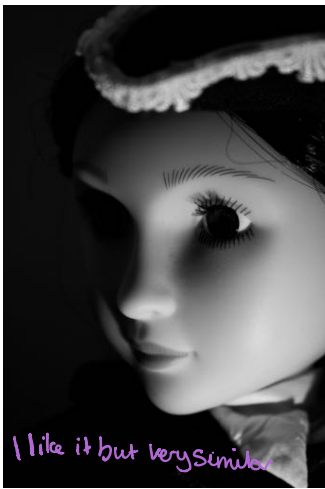

Ringlight Photos

Ringlight Photos

♥ = Chosen

Bedside table lamp photos

More difficult to work with the lamp

Phone torch photos

A lot more control
but not as bright.
An interesting experience