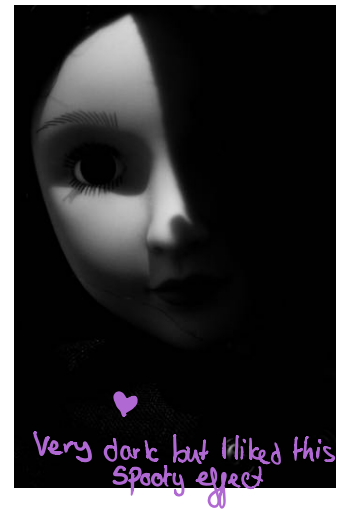

Ringlight Photos

Ringlight Photos

♥ = Chosen

Bedside table lamp photos

More difficult to work with the lamp

Phone torch photos

A lot more control
but not as bright.
An interesting experience